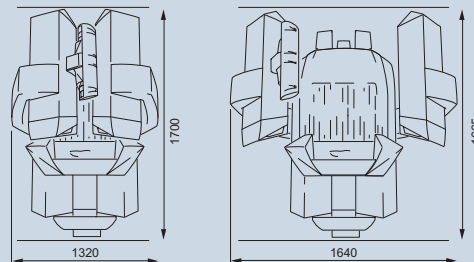

DIMENSIONS IN MILLIMETERN

PROFESSIONAL QUALITY FROM THE MARKET LEADER –
LOOK OUT FOR THE TÜV KITEMARK FOR TESTED SAFETY.

Ergoline